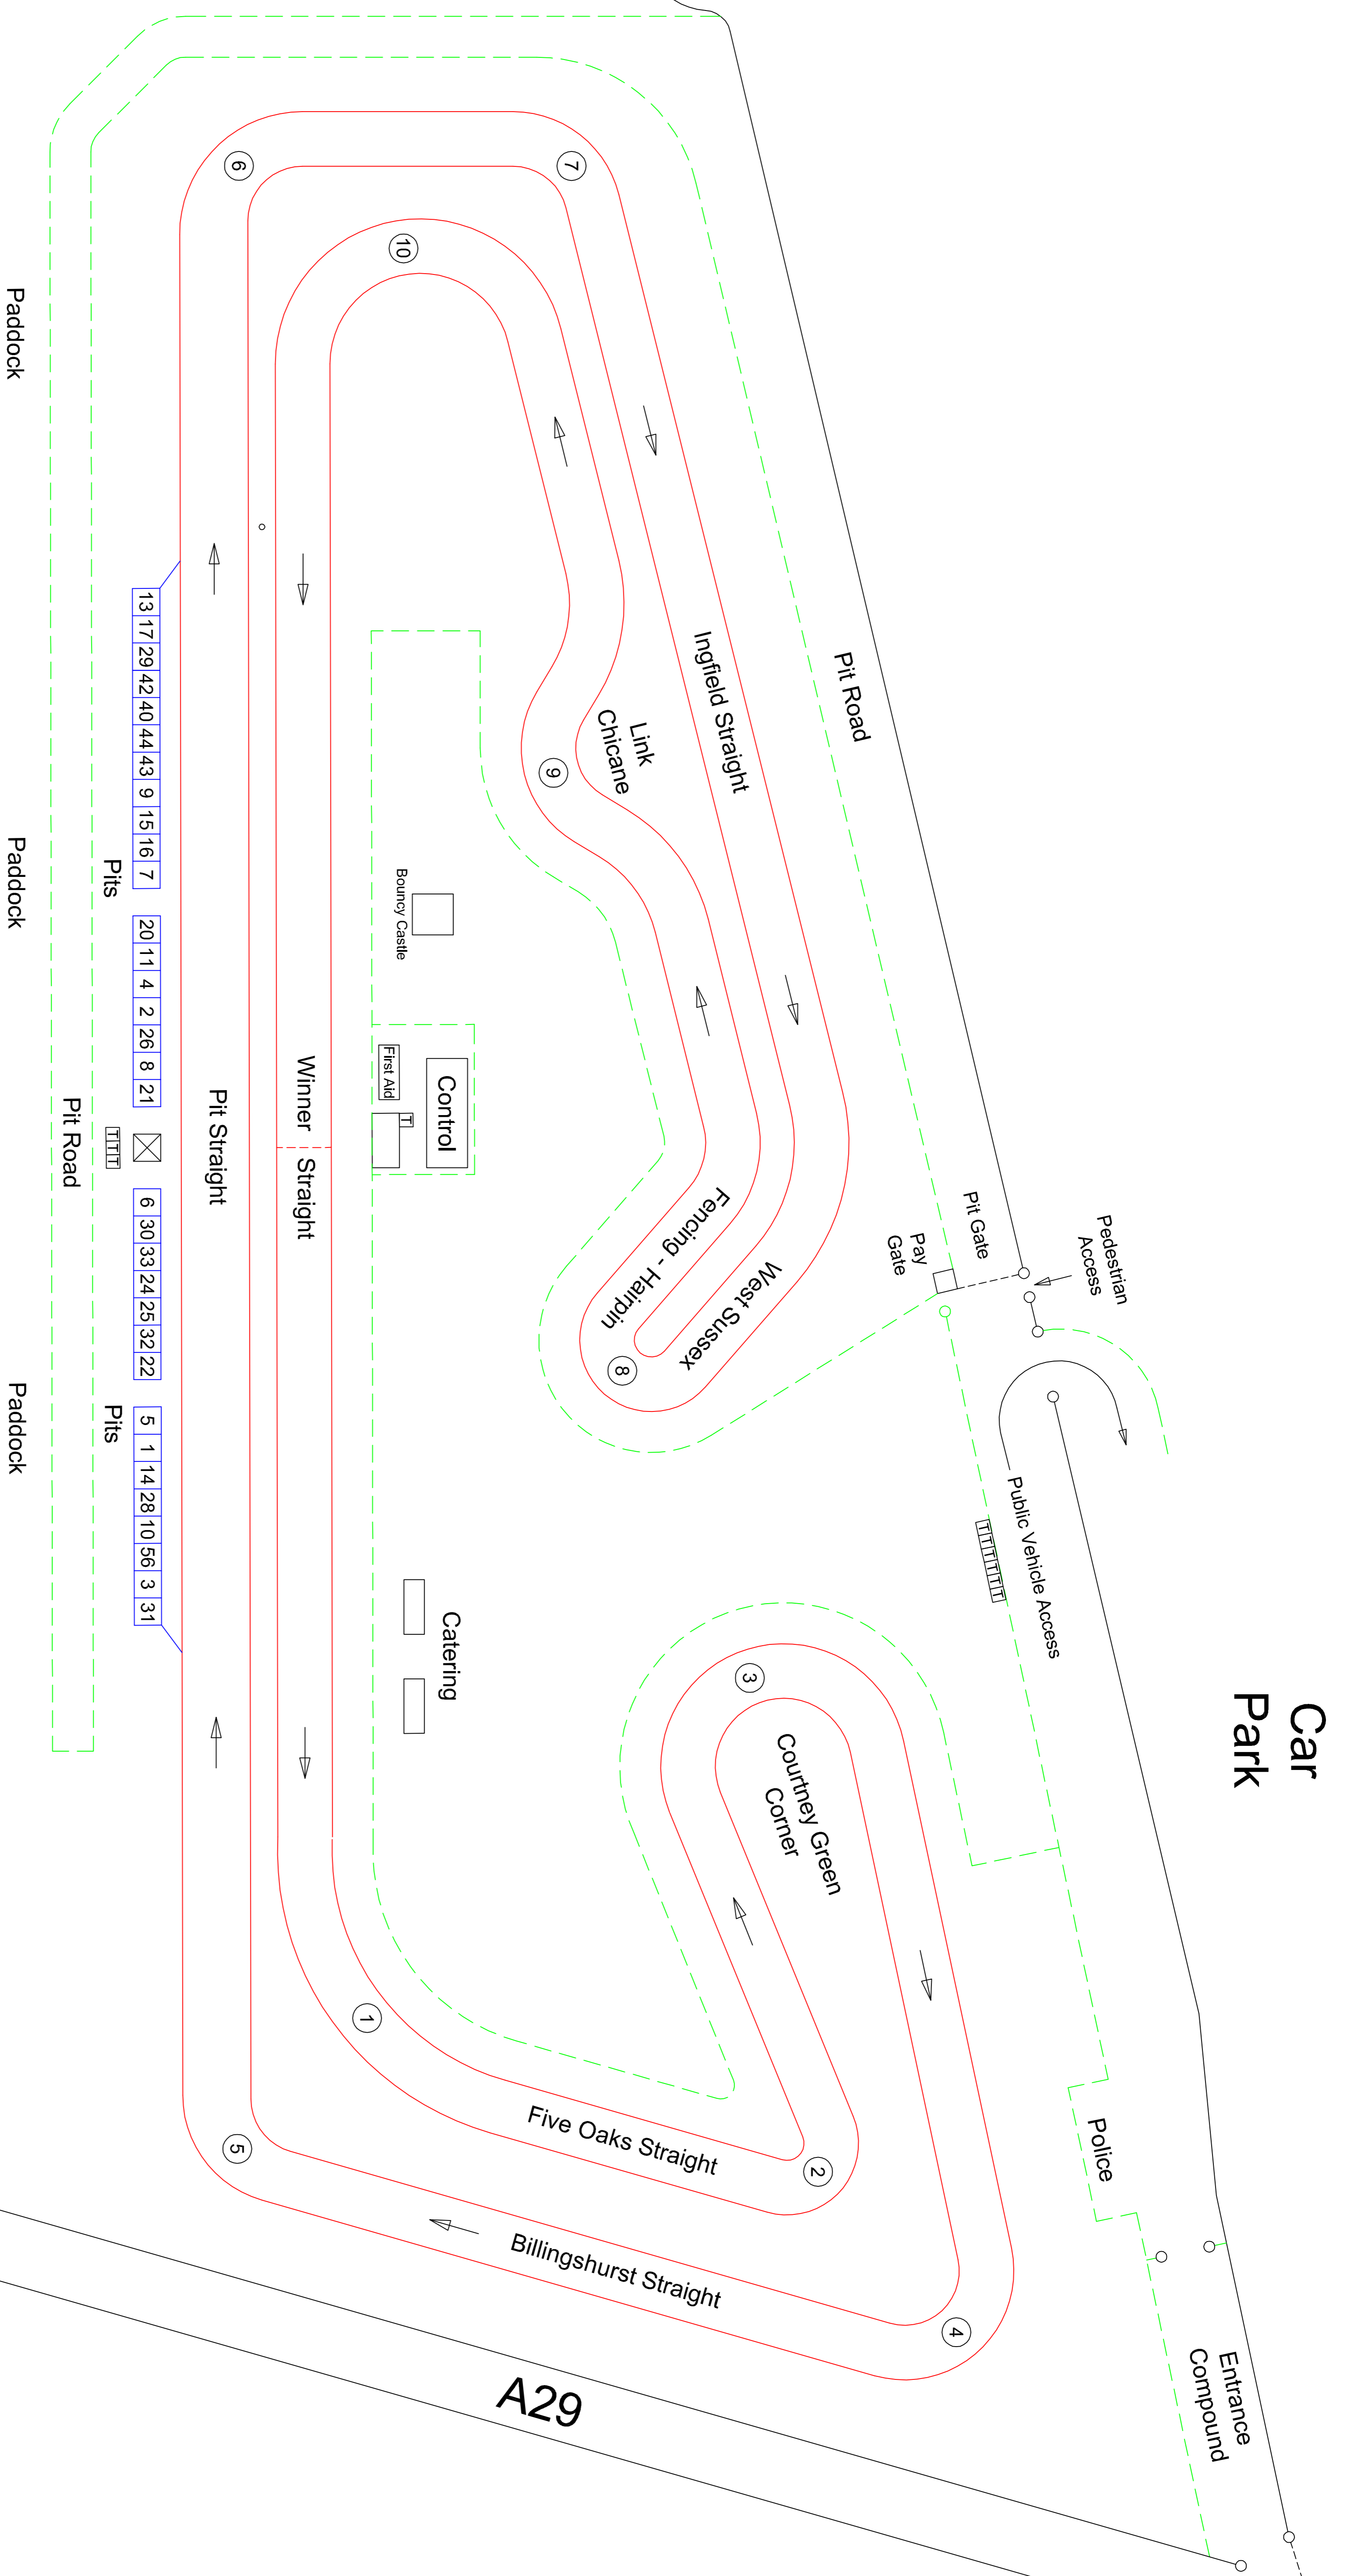

# Car Park

## BLMRA 12 Hour Race 9th & 10th August 2014

Designed by **TECHNIQUE ENGINEERING LTD**  
Plan produced by **JC ENGINEERING DESIGN**